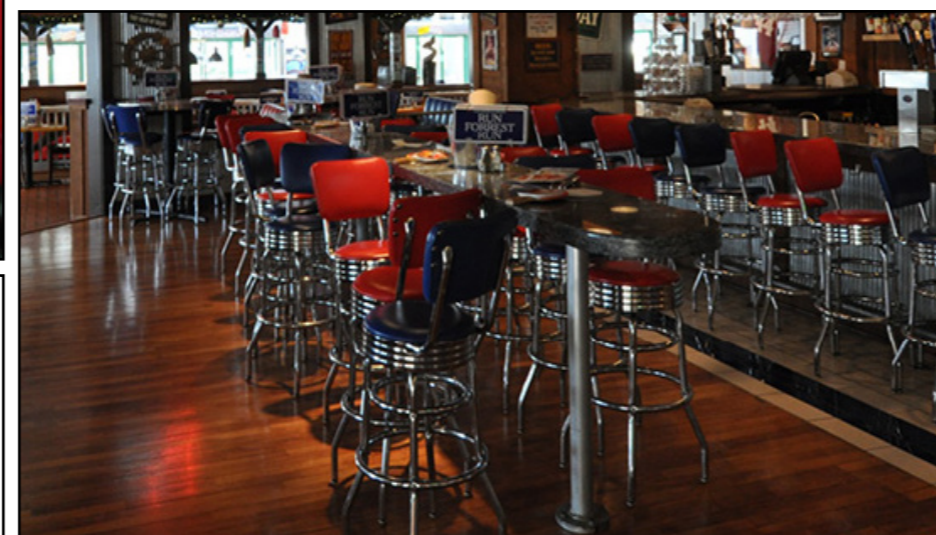

Jack in the Box

- The National Chain known for its expansive menu of fast, casual food, J.I.T.B. sports a modern décor.
- Vitro's MAD-100 & MAD-1100 BS Madison Series Chairs & Barstools are featured in their updated restaurants.

Chuy's

- Chuy's, another National Chain expanding their popularity of Mexican dishes all across America continues to draw a crowd with their whacky colors and eclectic design.
- Vitro's Classic Retro 921 Series Chairs & 300-921 Series Barstools are the perfect compliment to their unique décor.

Chuy's

VITRO
SEATING PRODUCTS

Bubba Gump

- A fun spot to park in front of giant TV's while enjoying succulent seafood, Bubba Gump Shrimp Company is a part of the Landry's Seafood Family, along with Joe's Crab Shack coming up a little later.
- Both restaurants utilize Vitro's 921 Series Classic Retro Chairs, 265-125 RB & 215-782 Series Barstools.

Steak 'n Shake

- Known from coast to coast, Steak 'n Shake is undergoing a transformation from the conventional “dine in and wait to be seated” experience to a more fast food, casual concept with a slightly retro vibe.
- Customer's enjoy their delights while dining on Vitro's 1500-782 and 1500-782 RB Bolt Down Fountain Style Barstools.