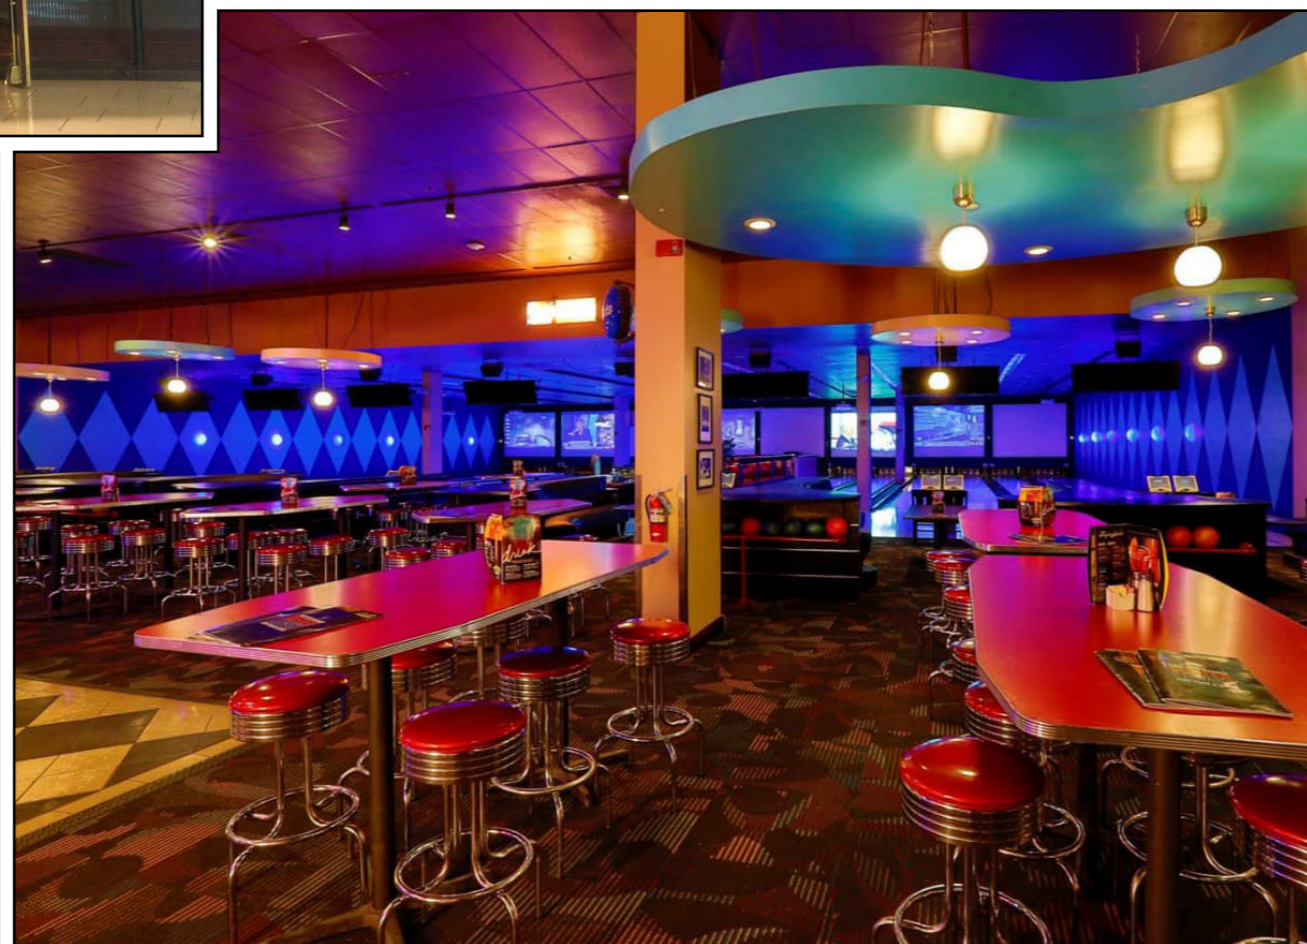

Dave & Buster's

- **With more than 130 locations, friends and family flock to this hot spot for fantastic food and gaming galore.**
- **This Fun Family Entertainment scene, known all over the world, showcases our 264-782 Classic Diner Barstools.**