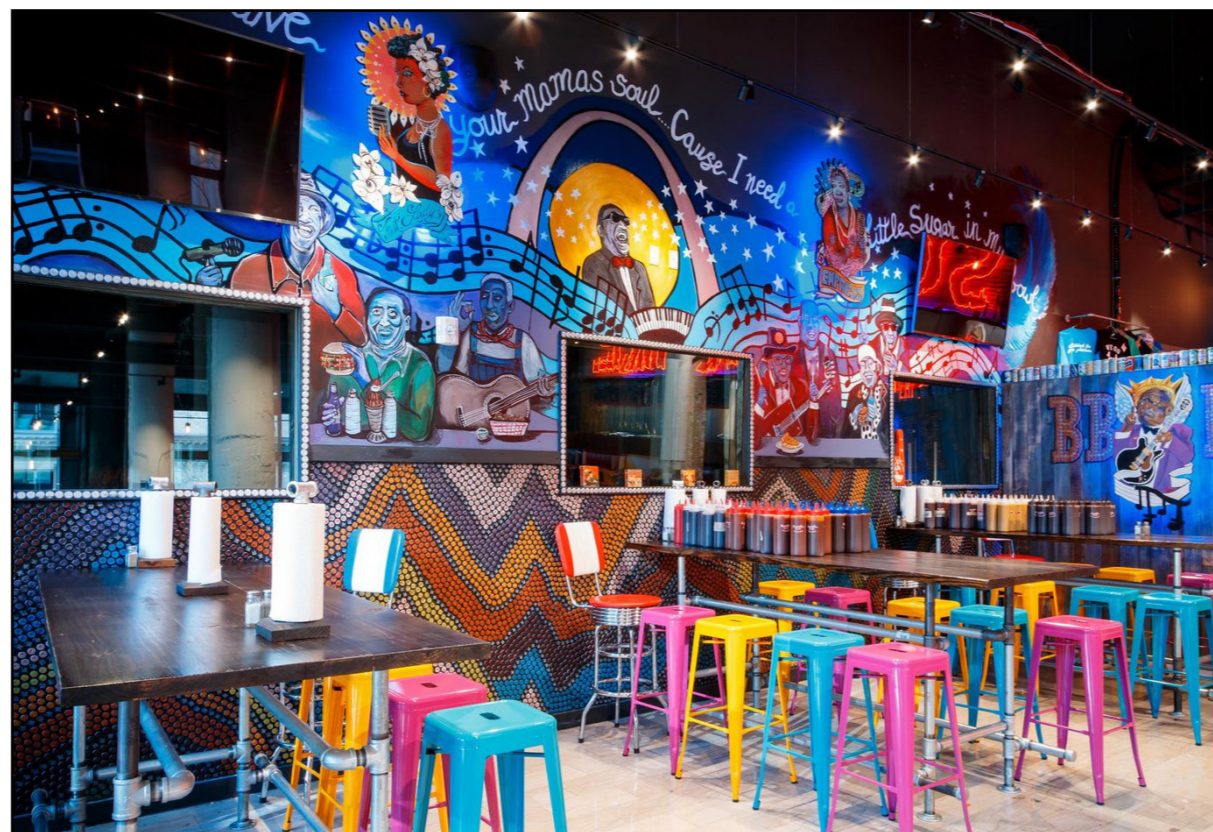

Jack in the Box

- The National Chain known for its expansive menu of fast, casual food, J.I.T.B. sports a modern décor.
- Vitro's MAD-100 & MAD-1100 BS Madison Series Chairs & Barstools are featured in their updated restaurants.

Steak 'n Shake

- Known from coast to coast, Steak 'n Shake is undergoing a transformation from the conventional “dine in and wait to be seated” experience to a more fast food, casual concept with a slightly retro vibe.
- Customer's enjoy their delights while dining on Vitro's 1500-782 and 1500-782 RB Bolt Down Fountain Style Barstools.

Tin Roof

- Originating out of Nashville and spreading fast across the US, Tin Roof provides an eclectic yet fun and casual environment giving musicians a place to play and hang out.
- Customers enjoy live music, good food and loads of fun atop the comfort of Vitro's 921 MBWF Malibu Series Chairs and Barstools

Sugarfire Smoke House

Sugarfire
Smoke House

VITRO
SEATING PRODUCTS

- A hometown restaurant known for “AMAZING” St. Louis Style BBQ (and superb taste in Booths, Tables and Chairs)
- Sugarfire is The Place for Award Winning “Cue in the Lou”.
- Customers enjoy the comfort of Vitro’s Fully Upholstered Vintage, Elite, Ozark, Malibu and Hollywood Series Booths along with our 921 Classic Diner Series Chairs and 215 Series Barstools.