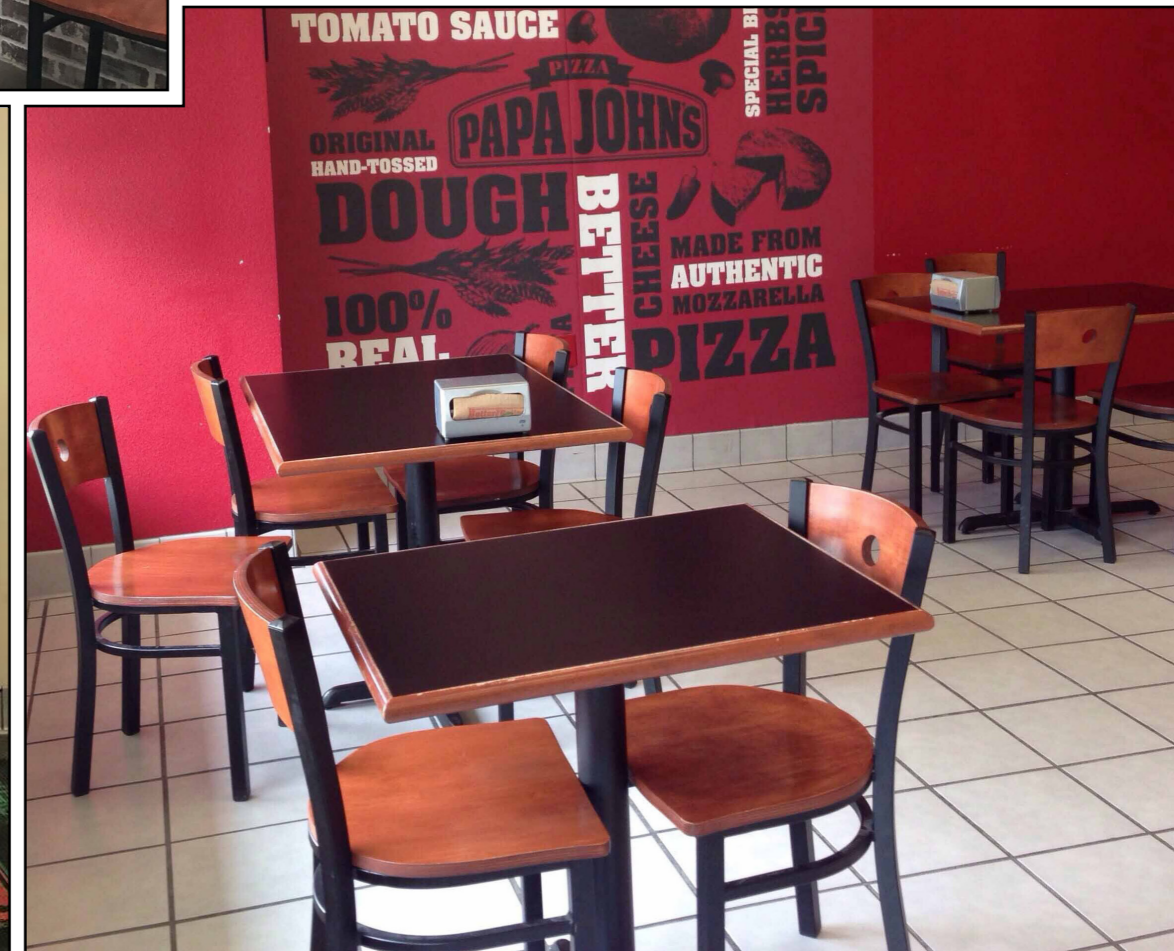

**Unlimited Stains, Paint
and Upholstery Options**

**Customized furniture made to
YOUR specifications including:
Logos, Signage, High End
as well as Budget Friendly
Specialty Items**

Chain Accounts

- **Chains are a big market, often with turnkey restaurants with the same or similar décor, annual growth and multi-location expansions.**
- **Vitro has a large footprint on the Chain Account circuit, having partnerships with several chain accounts.**
- **Vitro Seating Products is proud to partner with the following National Chains providing décor as well as design options.**

Uncle Julio's

- Chain known for “Made from Scratch” Mexican food.
- About 36 locations in approx 10 states.
- Adorned with our Classic 921 Diner Series Chairs with Custom Chrome Nailhead Trim for an upscale motif.

Papa John's

- Likewise, Papa John's Pizza, a household name, has several dine-in locations that utilize Vitro's contemporary products.
- Featured are Vitro's on trend LSC-550 and LSC-500 Legends Series Chairs and Barstools.
 - Shown with optional wood seat and wood back.

Jack in the Box

- The National Chain known for its expansive menu of fast, casual food, J.I.T.B. sports a modern décor.
- Vitro's MAD-100 & MAD-1100 BS Madison Series Chairs & Barstools are featured in their updated restaurants.