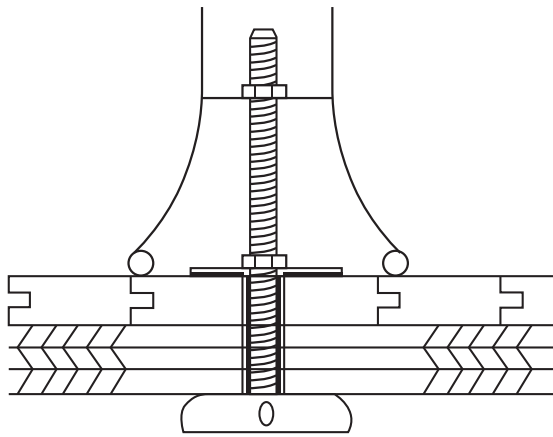

"H" SERIES BASE ATTACHMENT

PART LEGEND	
A	Sized Table Spider Mounted
B	Column Shaft
C	Floor Bell
D	Type B Floor Attachment

TYPE-A

TYPE-C

TYPE-B