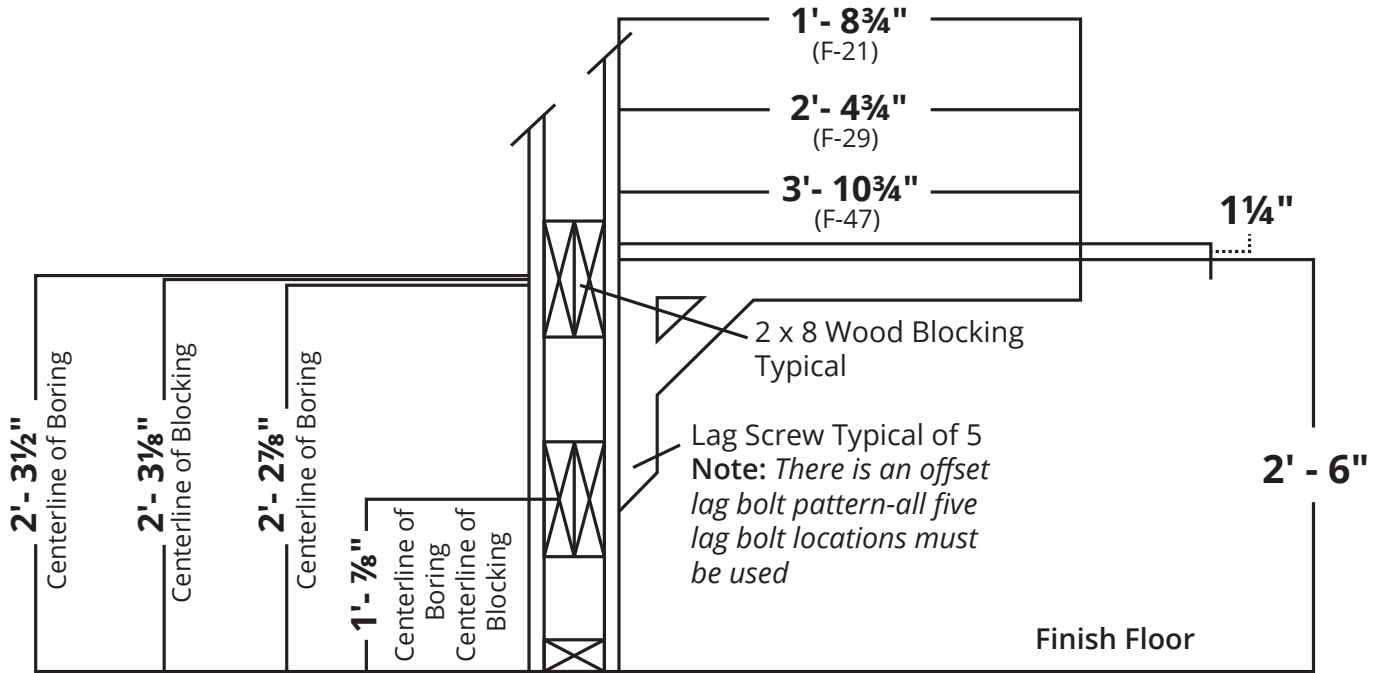

"F" CANTILEVER TABLE BASE 30" TABLE HEIGHT

GENERAL NOTES

- Vitro Seating Products reserves the right to approve blocking installation prior to closure of wall. Any defects in blocking or damages caused by faulty installation of blocking shall be corrected and repaired by the general contractor or owner at their expense.
- Vitro Seating Products or its representatives will not bear the cost to repair damages as a result of improper blocking installation.

Note: Custom length cantilever bracket mounts the exact same way as standard brackets.

Lag Screw Typical of 5
 Note: There is an offset lag bolt pattern-all five lag bolt locations must be used