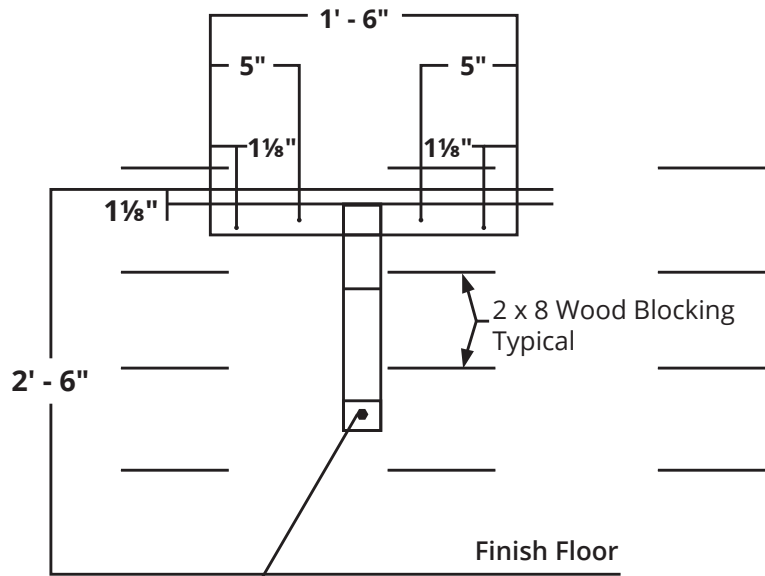

"F" CANTILEVER TABLE BASE 30" TABLE HEIGHT

GENERAL NOTES

- Vitro Seating Products reserves the right to approve blocking installation prior to closure of wall. Any defects in blocking or damages caused by faulty installation of blocking shall be corrected and repaired by the general contractor or owner at their expense.
- Vitro Seating Products or its representatives will not bear the cost to repair damages as a result of improper blocking installation.

Note: Custom length cantilever bracket mounts the exact same way as standard brackets.

Lag Screw Typical of 5
 Note: There is an offset lag bolt pattern-all five lag bolt locations must be used