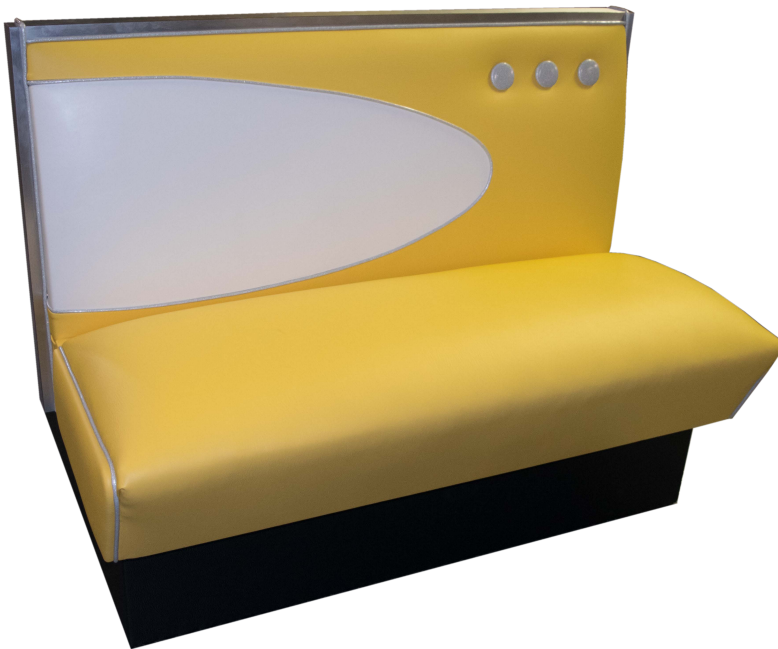

## The Vette Booth Series

(model VT-4300)

represents a fully upholstered booth featuring a custom classic car inside back design with a classic high base design. Standard 36" height.

### Single Booth:

Width: 44"  
Height: 36"

Depth: 24"  
Weight: 110 lbs.

### Double Booth:

Width: 44"  
Height: 36"

Depth: 45"  
Weight: 150 lbs.

*Questions: If you have any questions, feel free to visit our website for more info or contact our office.*