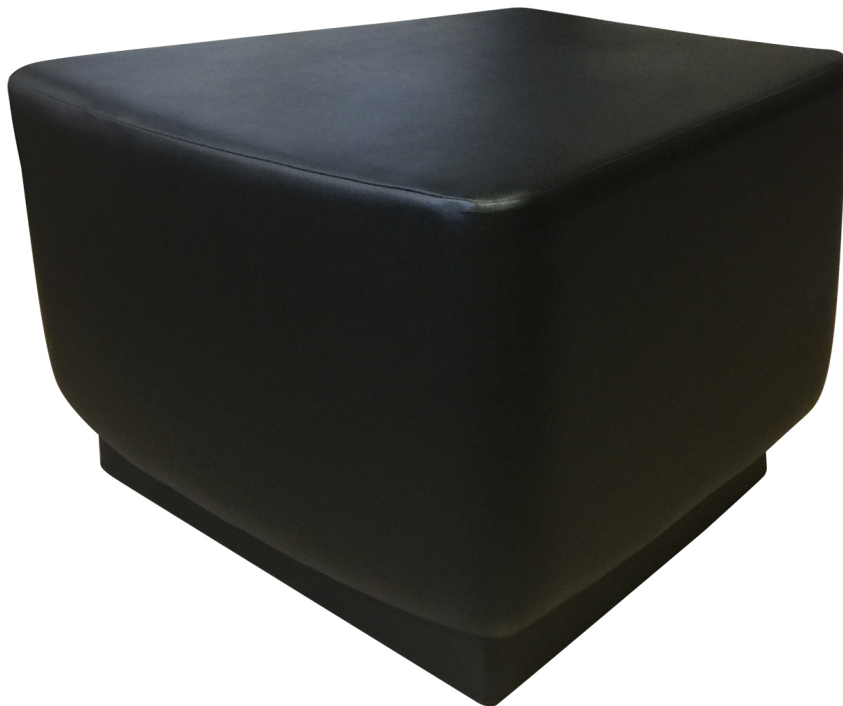

Curved Ottoman

(model OTT-100)

A fully upholstered, curved ottoman with counterbalanced, tip resistant base

Dimensions:

Width: 21"

Depth: 24"

Height: 18"

Questions: If you have any questions, feel free to visit our website for more info or contact our office.