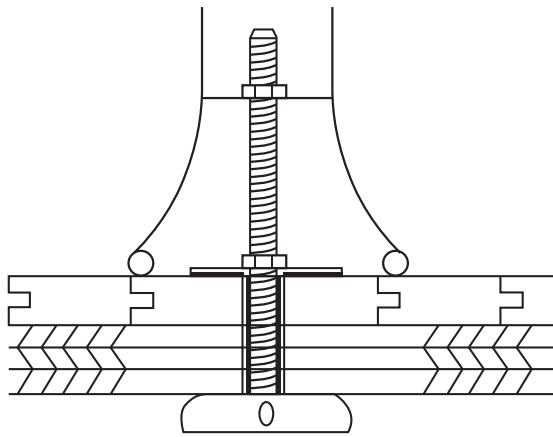

“H” SERIES BASE ATTACHMENT

PART LEGEND	
A	Sized Table Spider Mounted
B	Column Shaft
C	Floor Bell
D	Type B Floor Attachment

TYPE-A

TYPE-C

TYPE-B